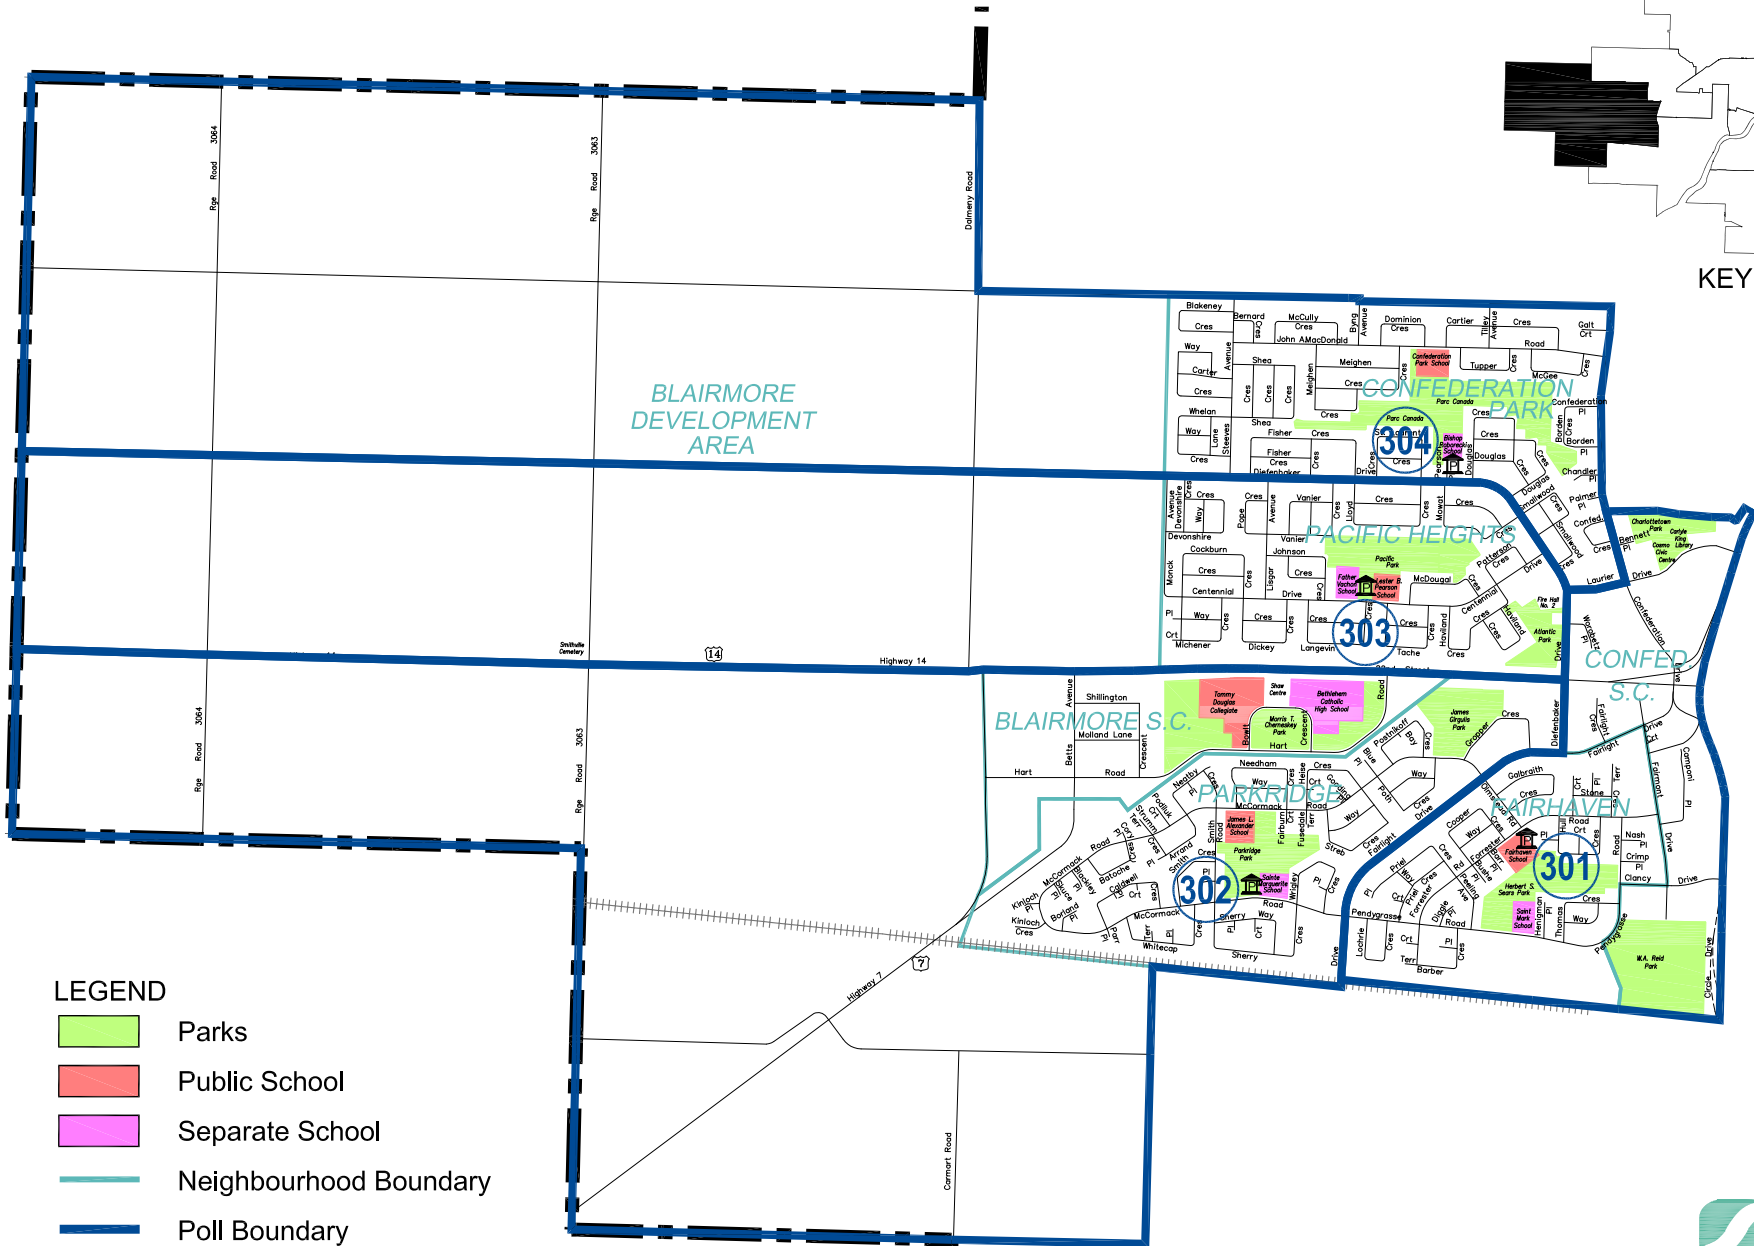

LEGEND

- Parks
- Public School
- Separate School
- Neighbourhood Boundary
- Poll Boundary
- City Limits
- ⌄ Poll Station

POLL	POLLING PLACE	ADDRESS
301	Fairhaven School	495 Forrester Road
302	St. Marguerite School	1235 McCormack Road
303	Father Vachon School	3722 Centennial Drive
304	Bishop Roborecki School	24 Pearson Place